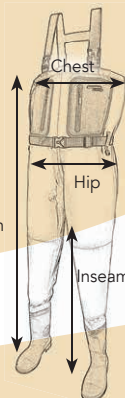

Size Charts

Snowbee already offers the largest range of wader sizes in the UK, with shoe sizes from 5 to 16 covered. Included in the range are many models in Junior/Ladies sizes and Fuller Body (FB) sizes, which are approx 15% larger than standard models. Note: Order STOCKINGFOOT models by size S, M, L etc and BOOTFOOT models by boot size 6, 7, 8, 9 etc.

Inseam and Outseam measurements are to the bottom of the heel.

Outseam

GRANITE PVC CHEST WADERS Model 11072 p48

Boot size	4 & 5	6	7	8	8FB	9	9FB	10	10FB	11	11FB	12	12FB	13
Chest/Waist	48"	50"	50"	53"	59"	53"	59"	53"	60"	54"	60"	54"	62"	54"
Thigh	27.6"	29.1"	29.1"	29.5"	35"	29.5"	35"	30.3"	36"	30.7"	36"	30.7"	37"	31.5"
Inseam	34"	34"	34"	35"	36"	35"	36"	35"	37.5"	35"	37.5"	35"	38.5"	35"
Outseam	52"	53"	53"	54"	57"	54"	57"	54"	58.5"	54"	58.5"	55"	59.5"	55"

NYLON WADERMASTER BOOTFOOT CHEST WADERS Models 11291 p45

Boot size	5	6	7	8	8FB	9	9FB	10	10FB	11	11FB	12	12FB	13	14 & 15
Chest/Waist	44"	45"	45"	46"	54"	47"	55"	48"	55"	49"	56"	50"	57"	50"	50"
Thigh	26"	27"	28"	29"	32"	29.5"	33"	30"	34"	30.5"	35"	31"	35"	32"	32"
Inseam	32"	32"	34"	36"	36"	36"	36"	36.5"	36.5"	36.5"	36.5"	37"	37"	37"	37"
Outseam	49"	50"	51"	53"	54"	53"	54"	54"	55"	54"	55"	55"	56"	55"	55"

RANGER BREATHABLE STOCKINGFOOT & BOOTFOOT CHEST WADERS Models 11171 and 11182 p44

Stockingfoot 11171	S	M	M-FB	L	L-FB	XL	XL-FB	XXL
To fit shoe size	5-7	8-9	8-9	9-10	9-10	11-12	11-12	11-12

Bootfoot 11182	6 & 7	8	8-FB	9 & 10	9FB & 10FB	11	11-FB & 12-FB	12
Chest	44"	46"	50"	48"	52"	50"	54"	52"
Hip	46"	48"	52"	50"	54"	52"	56"	54"
Inseam	33"	34"	33"	35"	34"	36"	35"	37"
Outseam	51"	53"	53"	55"	55"	57"	57"	59"